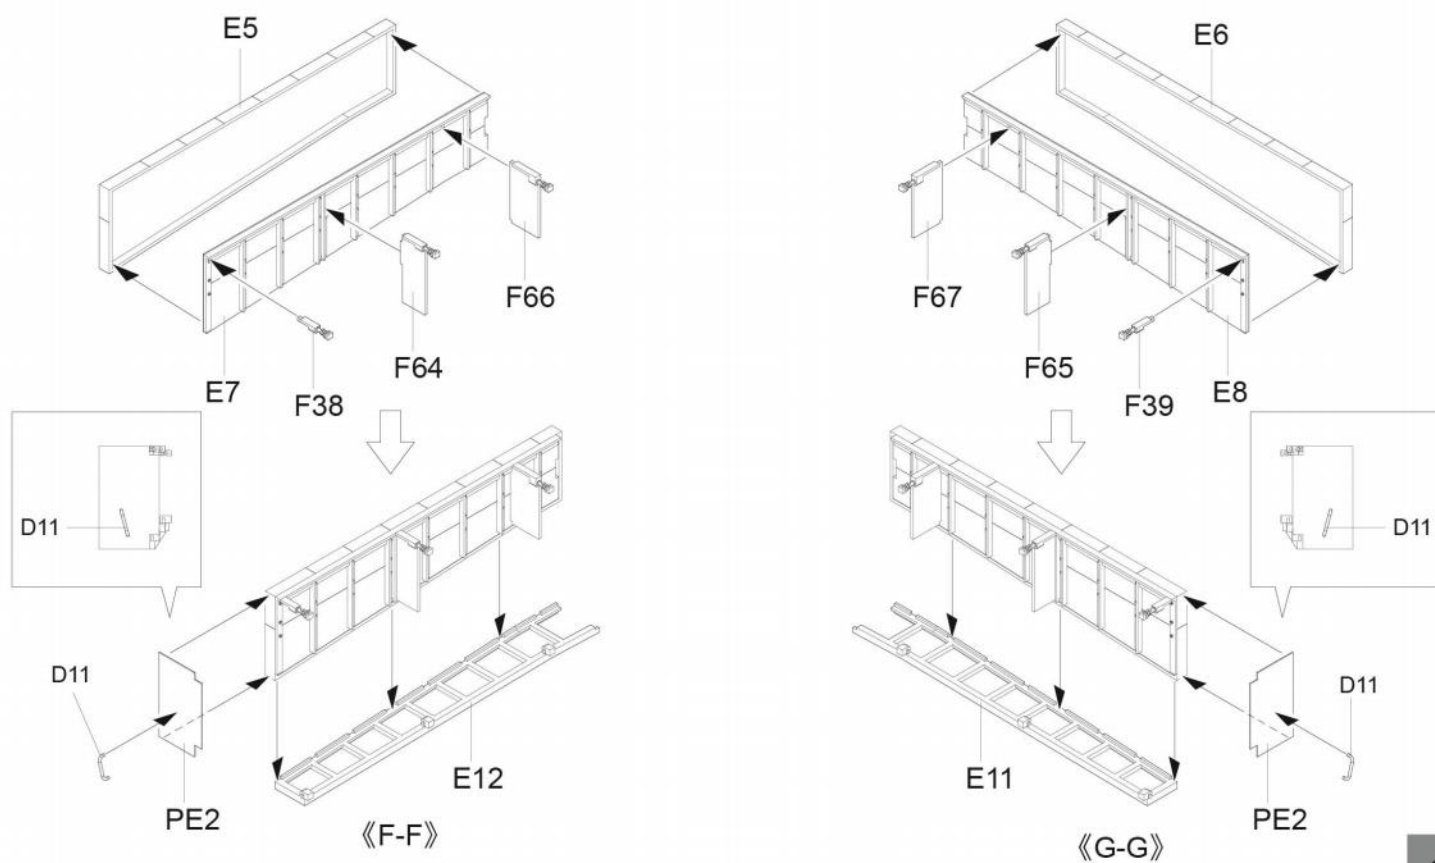

B X 2

车面 Upper Hull X 1

透明件 X 1

PE X 1

水贴  
Decal

履带组装  
Track assembly  
单侧履带需82节  
Complete track for  
one side requirre  
82 links

CLASSICAL SCALE SERIES