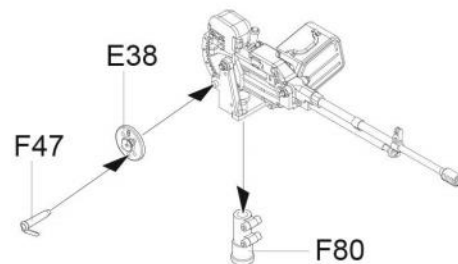

Fill  
填补

Weight  
配重

**PARTS**  
版件图

DX 2

EX 1

FX 1

CX 2

车底 Lower X 1

B X 2

车面 Upper Hull X 1

透明件 X 1

PE X 1

水贴  
Decal

履带组装  
Track assembly  
单侧履带需82节  
Complete track for  
one side requirre  
82 links

CLASSICAL SCALE SERIES