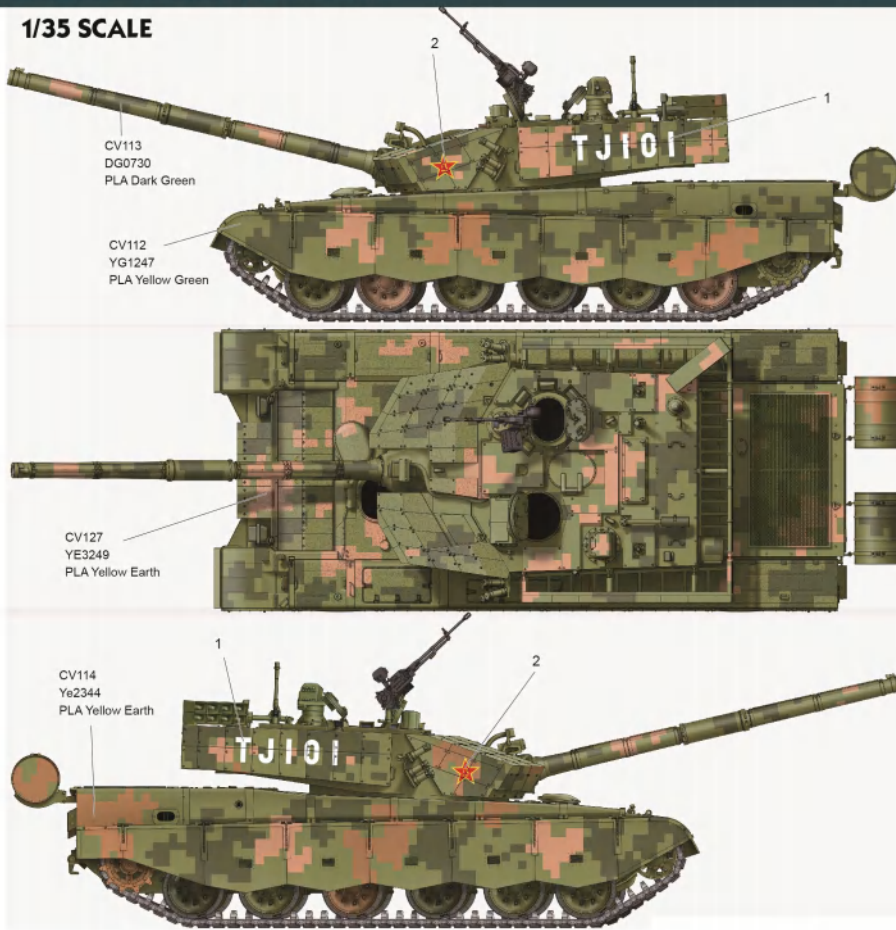

CLASSICAL SCALE SERIES

PLA ZTZ-99A MBT

ZM 35018

70
1945-2015

1/35 SCALE

CV113
DG0730
PLA Dark Green

CV112
YG1247
PLA Yellow Green

CV127
YE3249
PLA Yellow Earth

CV114
Ye2344
PLA Yellow Earth

Painting & marking Guide
塗裝與水貼