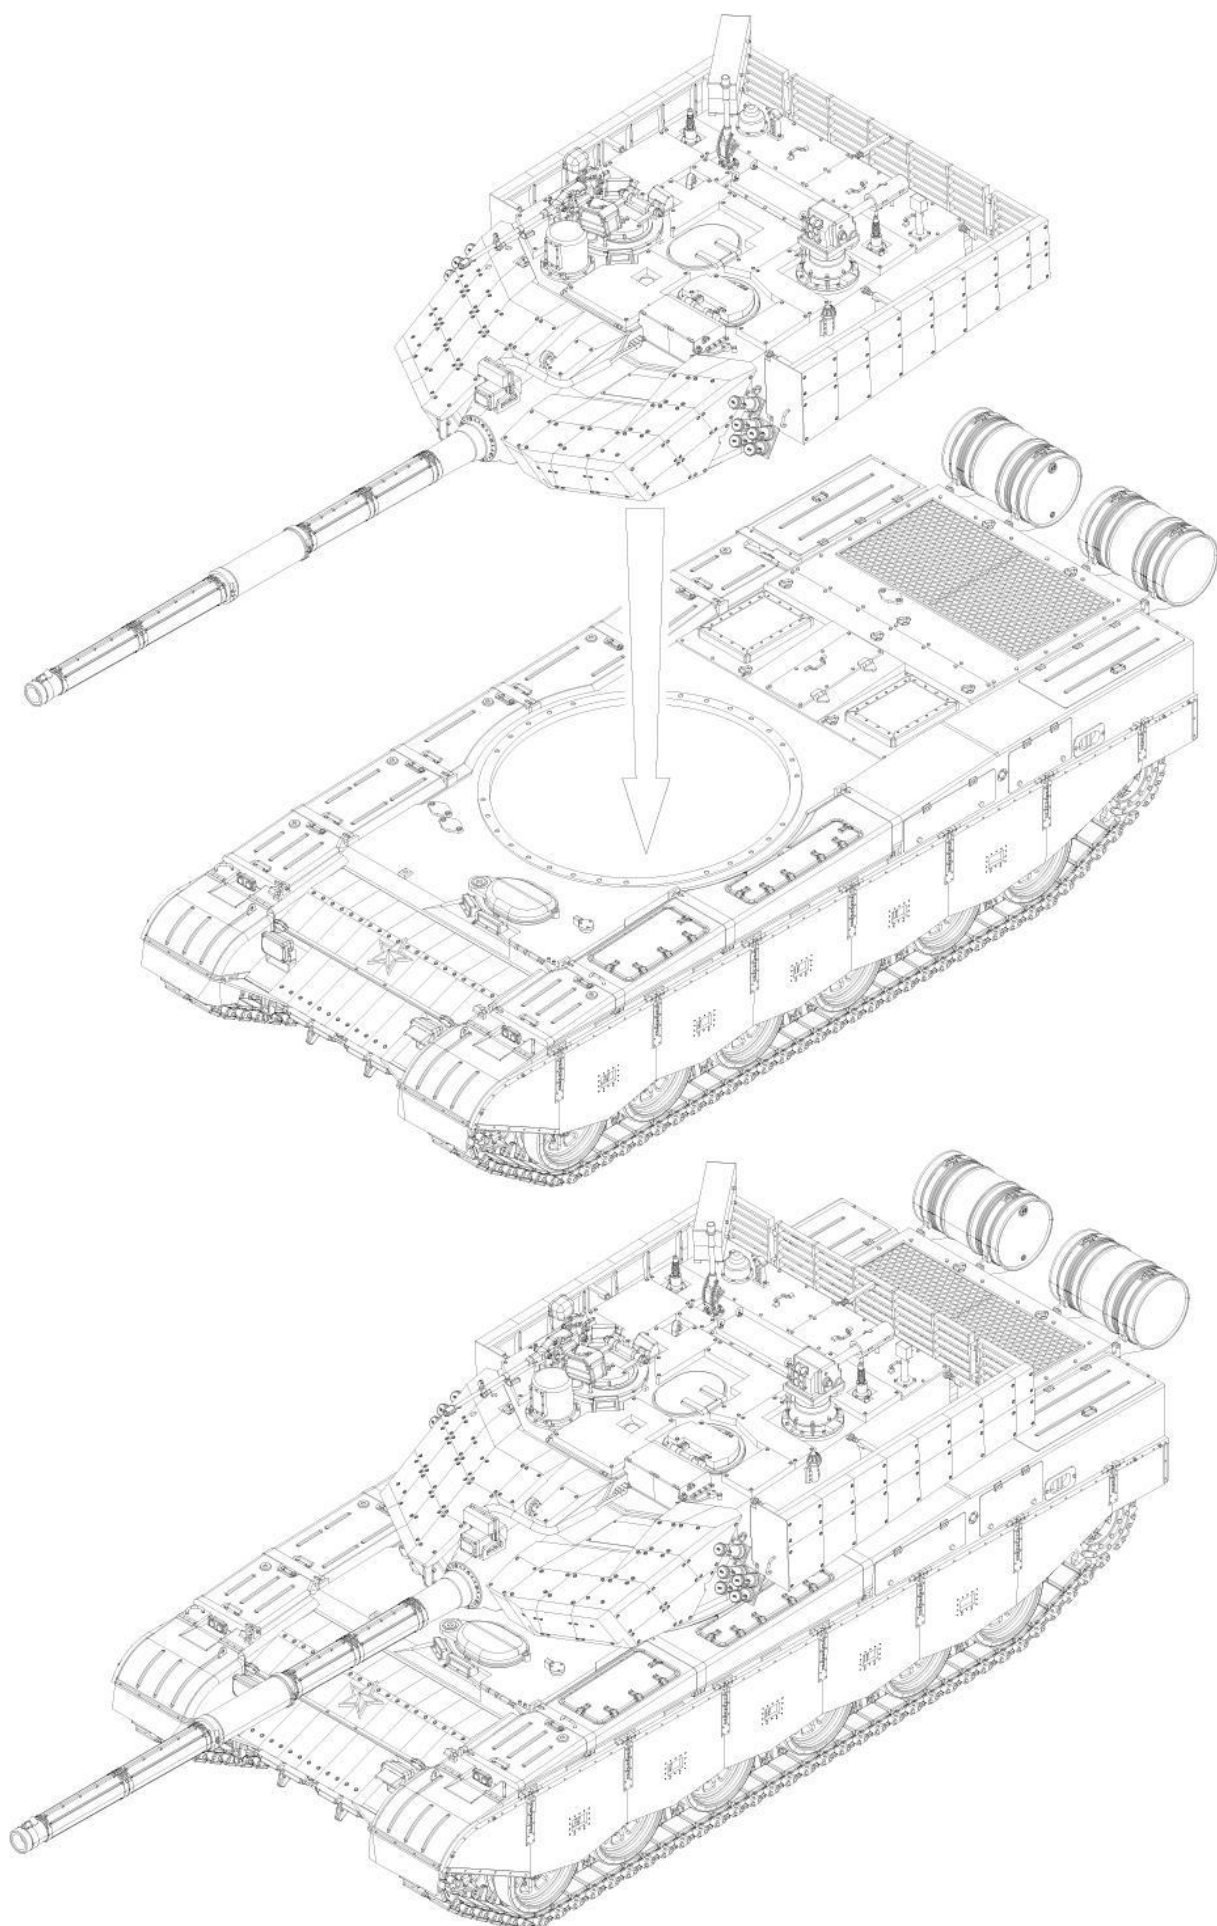

B X 2

车面 Upper Hull X 1

透明件 X 1

PE X 1

水贴  
Decal

履带组装  
Track assembly  
单侧履带需82节  
Complete track for  
one side requirre  
82 links

CLASSICAL SCALE SERIES