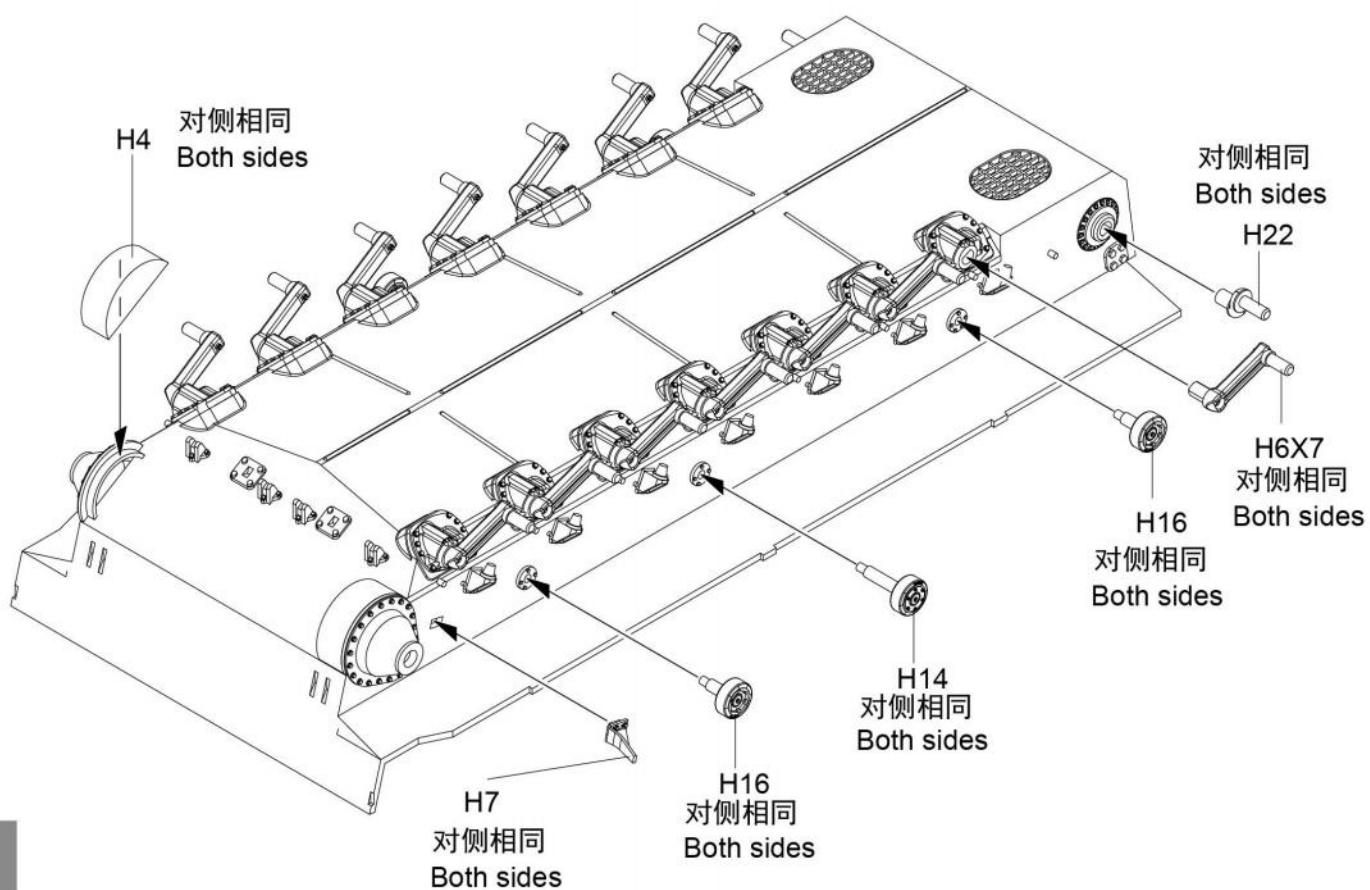

4

《车底》
Lower hull

H26X7
对侧相同
Both sides

C15
对侧C16
Opposite C16

H4
对侧相同
Both sides

对侧相同
Both sides
H22

H6X7
对侧相同
Both sides

H16
对侧相同
Both sides