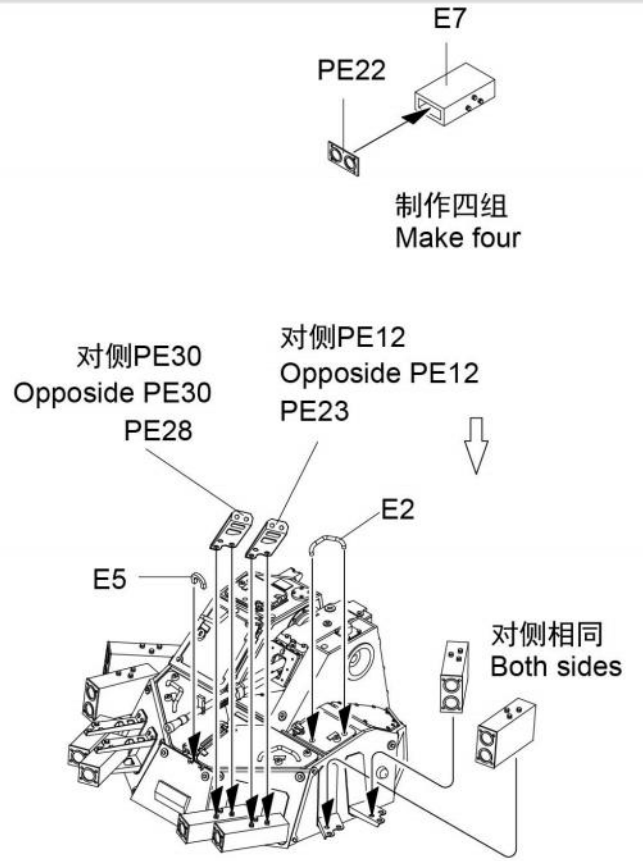

H14
对侧相同
Both sides

H7
对侧相同
Both sides

H16
对侧相同
Both sides

Kurganets-25 BTR (OBJECT 693)

库尔干人-25 装甲运兵车 (693工程)

Painting & marking Guide

塗裝與水貼

1/35 scale