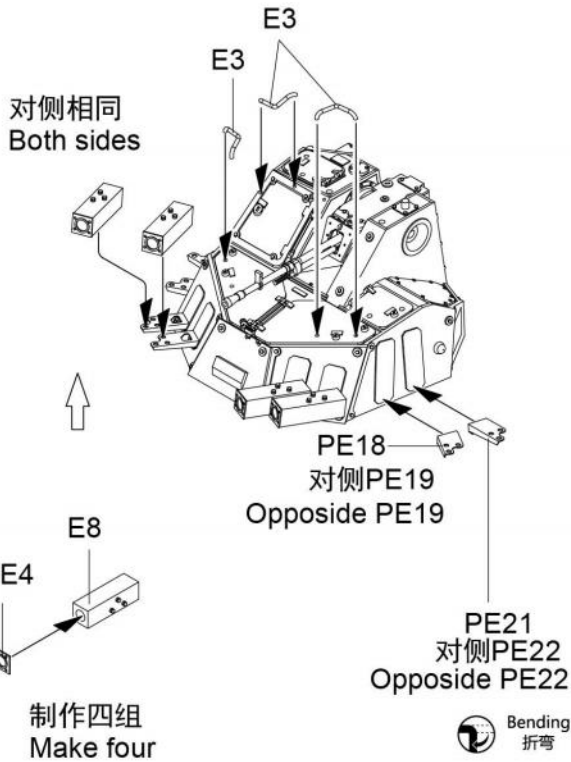

ICON INSTRUCTION

图标说明

车面

车底

D

C

B

H X 2

4

《车底》
Lower hull

H26X7
对侧相同
Both sides

C15
对侧C16
Opposite C16

H4
对侧相同
Both sides

对侧相同
Both sides
H22

H6X7
对侧相同
Both sides

H16
对侧相同
Both sides

H14
对侧相同
Both sides

H7
对侧相同
Both sides

H16
对侧相同
Both sides

Kurganets-25 BTR (OBJECT 693)

库尔干人-25 装甲运兵车 (693工程)

Painting & marking Guide

塗裝與水貼

1/35 scale