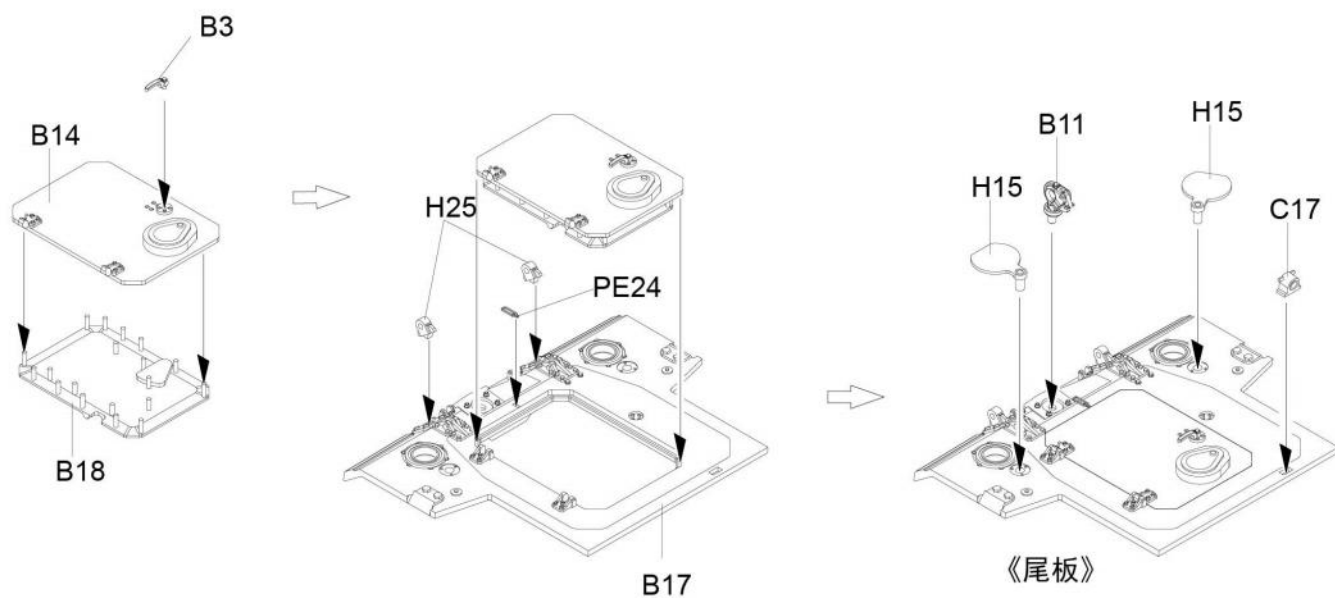

ICON INSTRUCTION

图标说明

车面

车底

D

C

B

H X 2

4

《车底》
Lower hull

H26X7
对侧相同
Both sides

C15
对侧C16
Opposite C16

H4
对侧相同
Both sides

对侧相同
Both sides
H22

H6X7
对侧相同
Both sides

H16
对侧相同
Both sides

H14
对侧相同
Both sides

H7
对侧相同
Both sides

H16
对侧相同
Both sides

Kurganets-25 BTR (OBJECT 693)

库尔干人-25 装甲运兵车 (693工程)

Painting & marking Guide

塗裝與水貼

1/35 scale