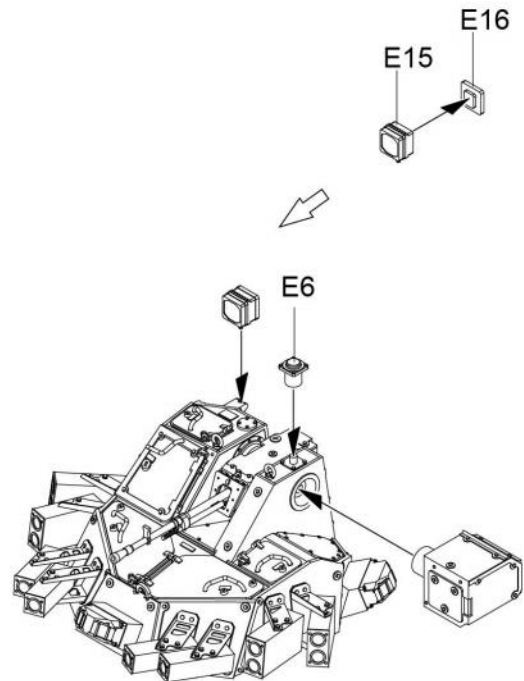

ICON INSTRUCTION

图标说明

车面

车底

D

C

B

H X 2

4

《车底》
Lower hull

H26X7
对侧相同
Both sides

C15
对侧C16
Opposite C16

H4
对侧相同
Both sides

对侧相同
Both sides
H22

H6X7
对侧相同
Both sides

H16
对侧相同
Both sides

H14
对侧相同
Both sides

H7
对侧相同
Both sides

H16
对侧相同
Both sides

Kurganets-25 BTR (OBJECT 693)

库尔干人-25 装甲运兵车 (693工程)

Painting & marking Guide

塗裝與水貼

1/35 scale