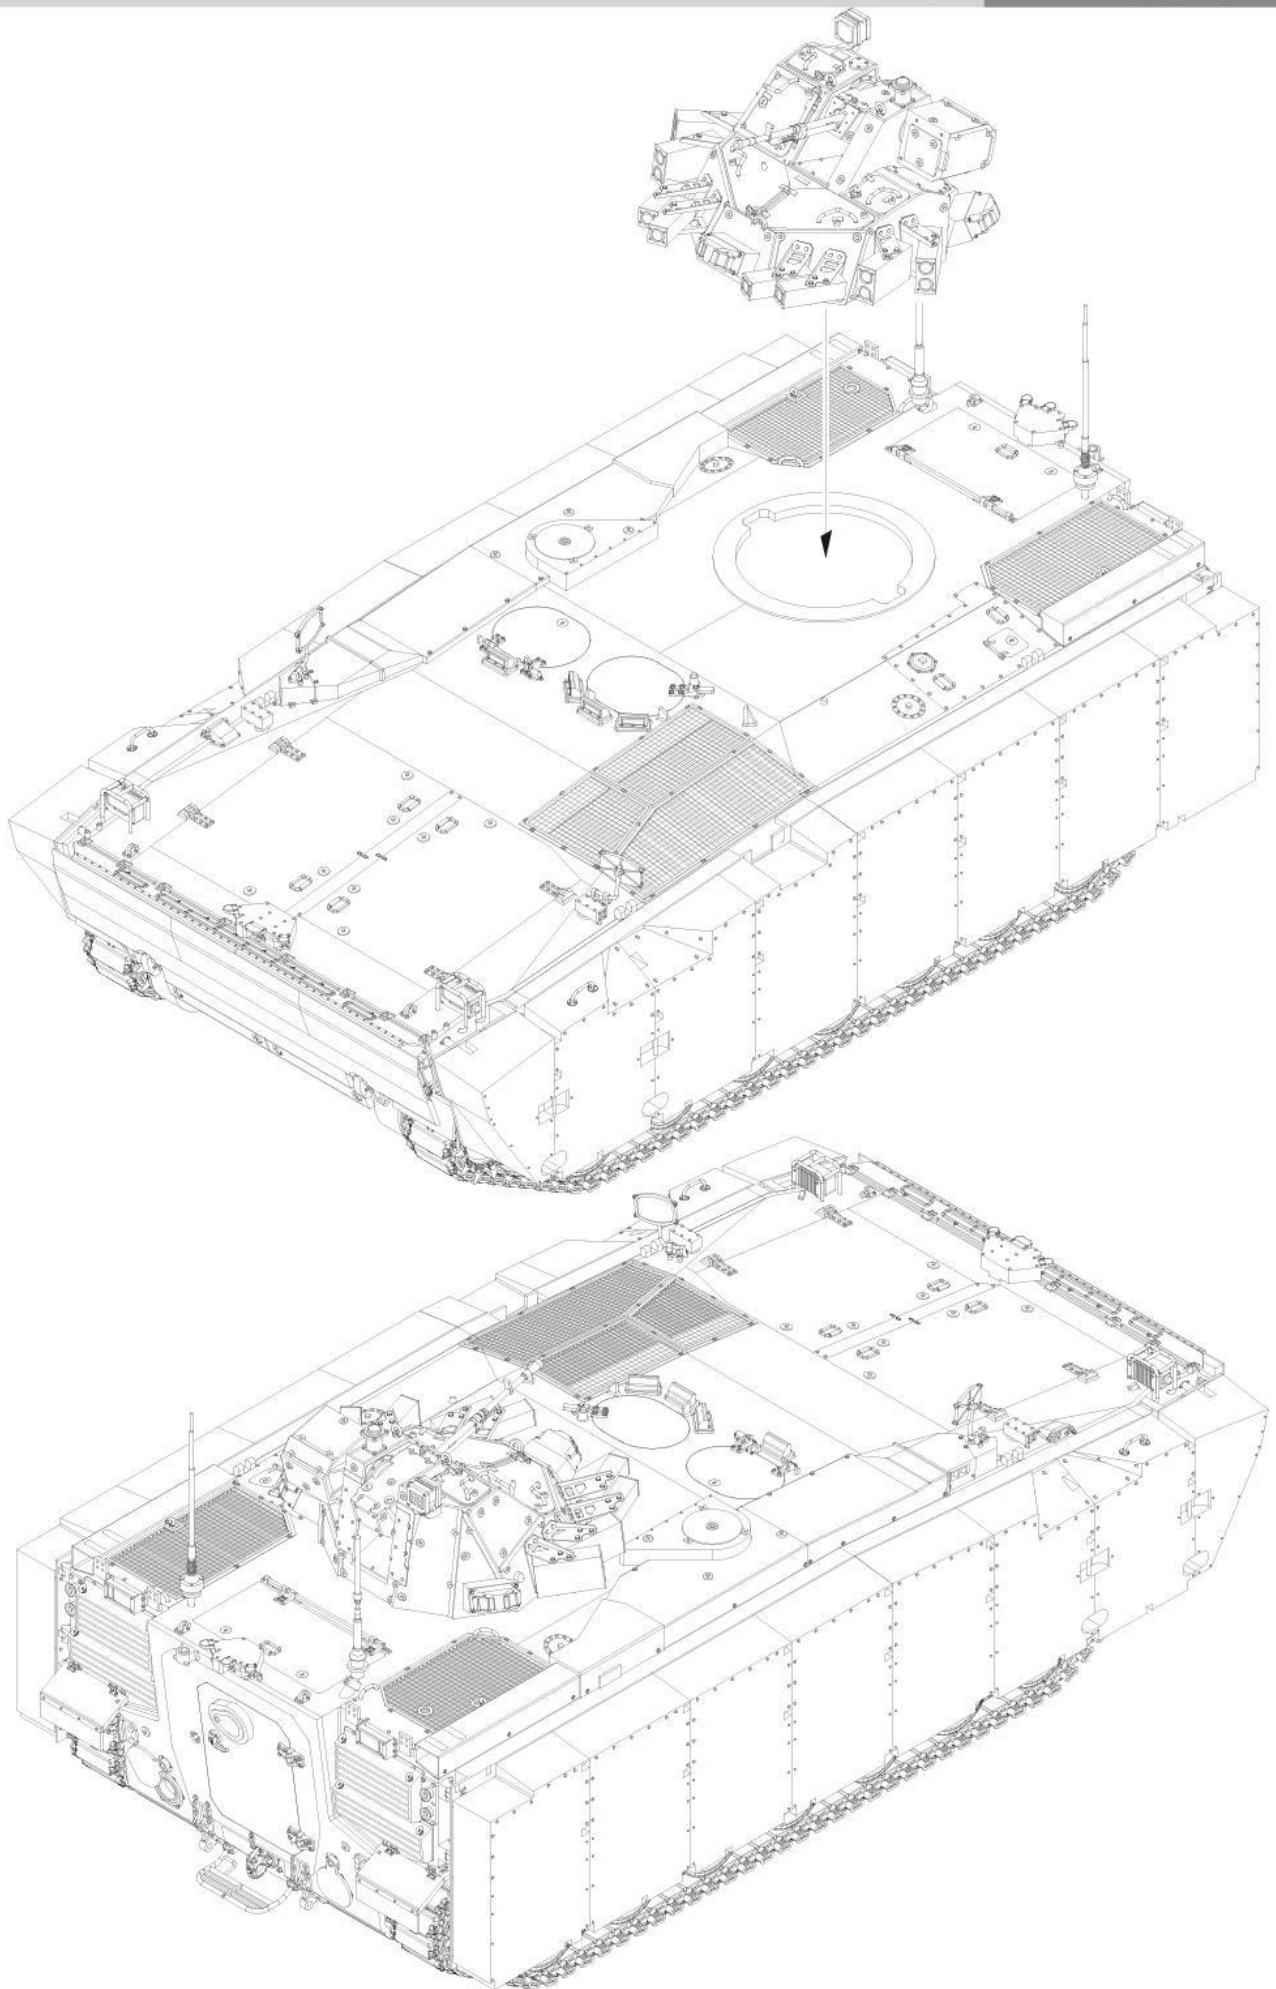

H14
对侧相同
Both sides

H7
对侧相同
Both sides

H16
对侧相同
Both sides

Kurganets-25 BTR (OBJECT 693)

库尔干人-25 装甲运兵车 (693工程)

Painting & marking Guide

塗裝與水貼

1/35 scale