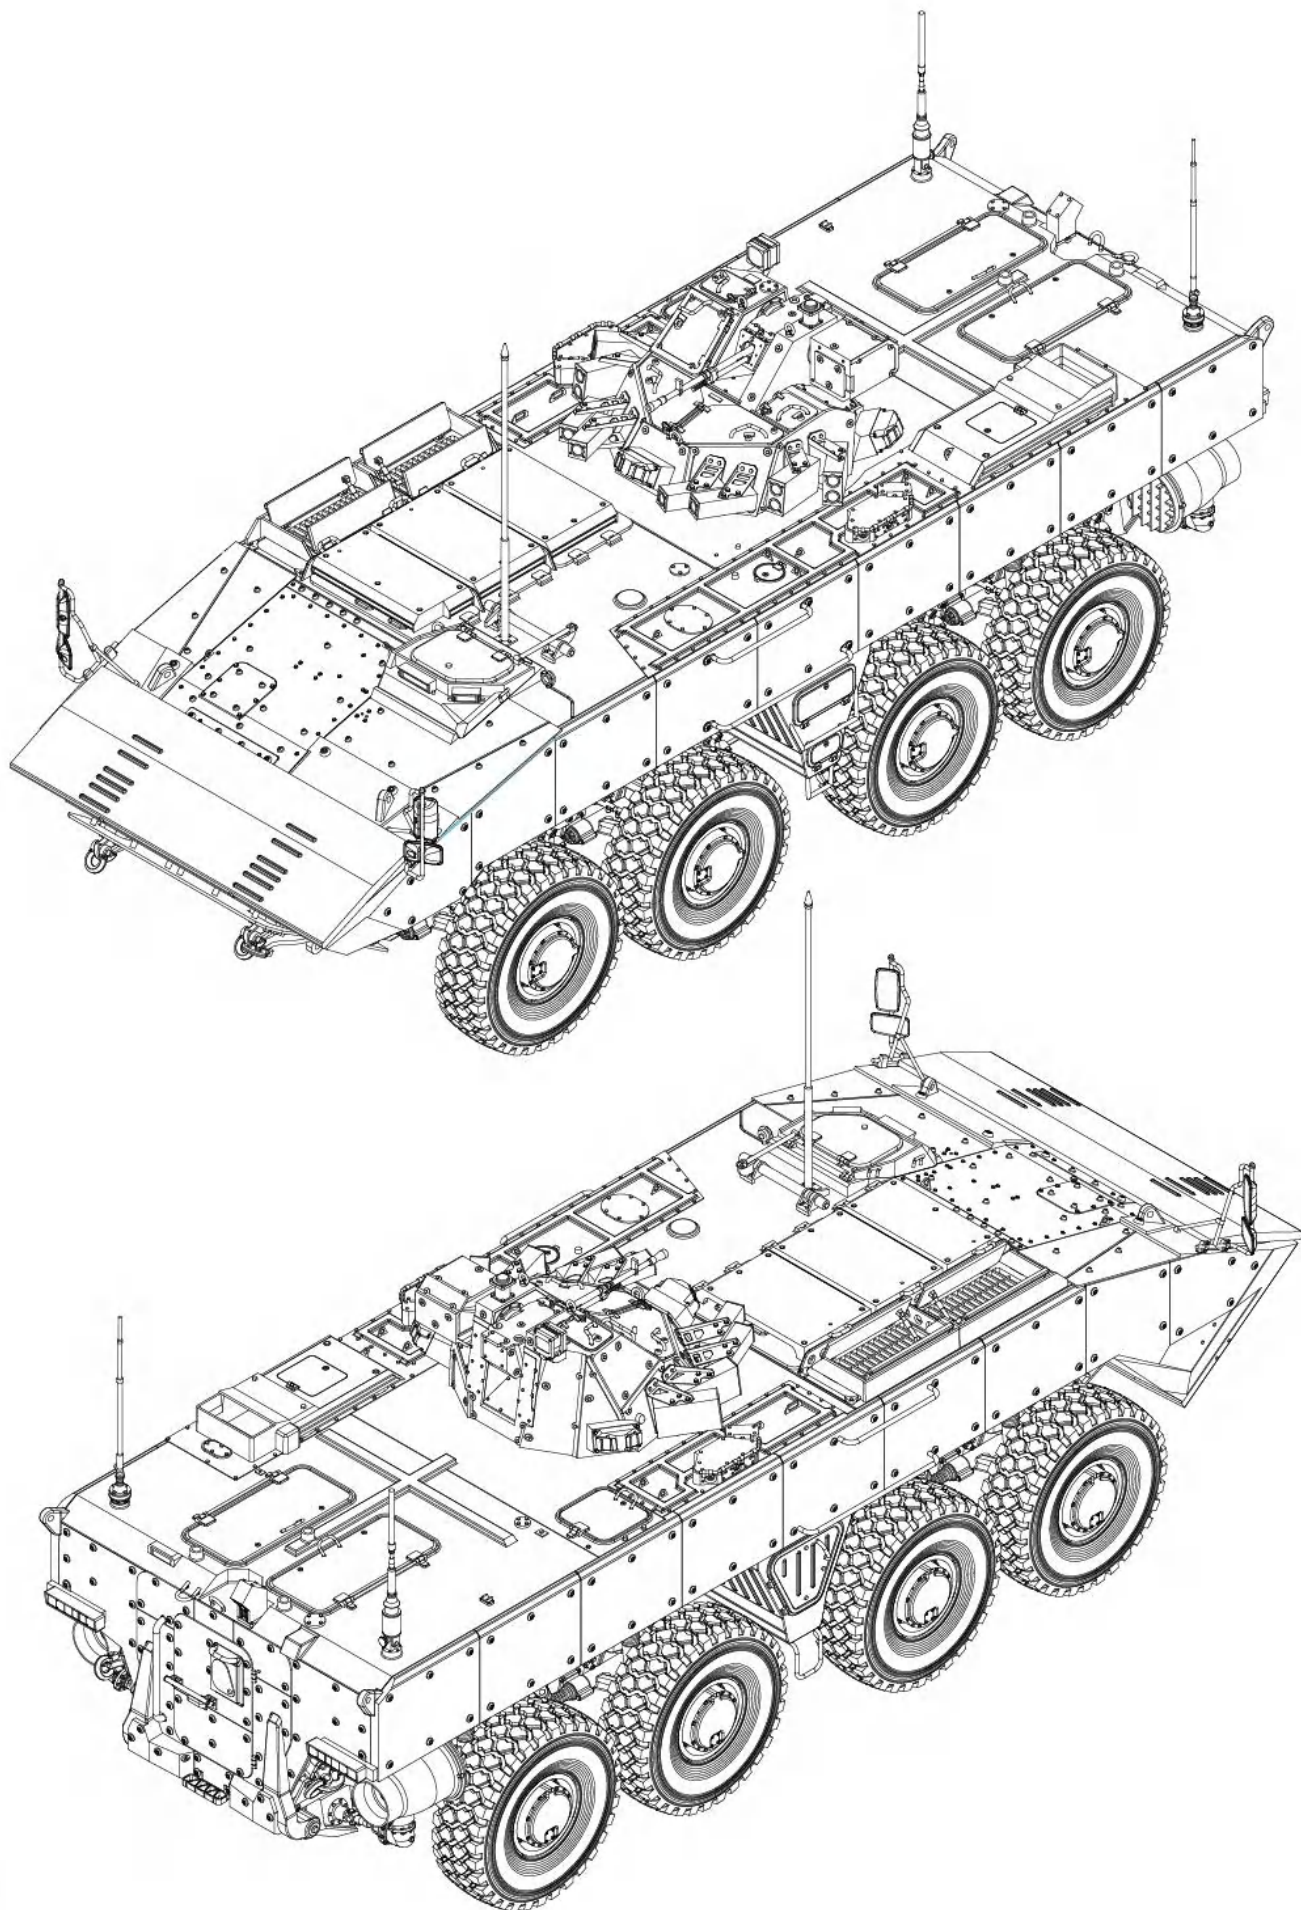

对侧相同
Both sides
C16

C56
对侧相同
Both sides

C7

Optional
选择 2016

CLASSICAL SCALE SERIES

VPK-7829 BUMERANG APC (OBJECT K-16)

VPK-7829 “回旋镖” 装甲输送车 (k-16工程)

Painting & marking Guide