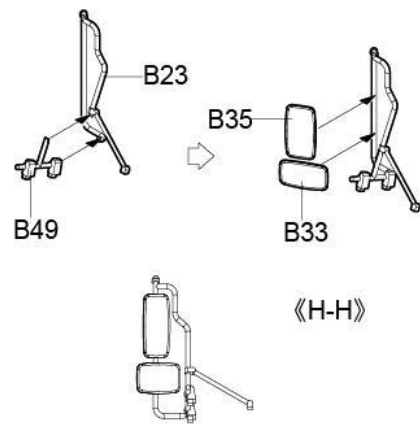

对侧相同
Both sides
C16

C56
对侧相同
Both sides

C7

Optional
选择 2016

CLASSICAL SCALE SERIES

VPK-7829 BUMERANG APC (OBJECT K-16)

VPK-7829 “回旋镖” 装甲输送车 (k-16工程)

Painting & marking Guide