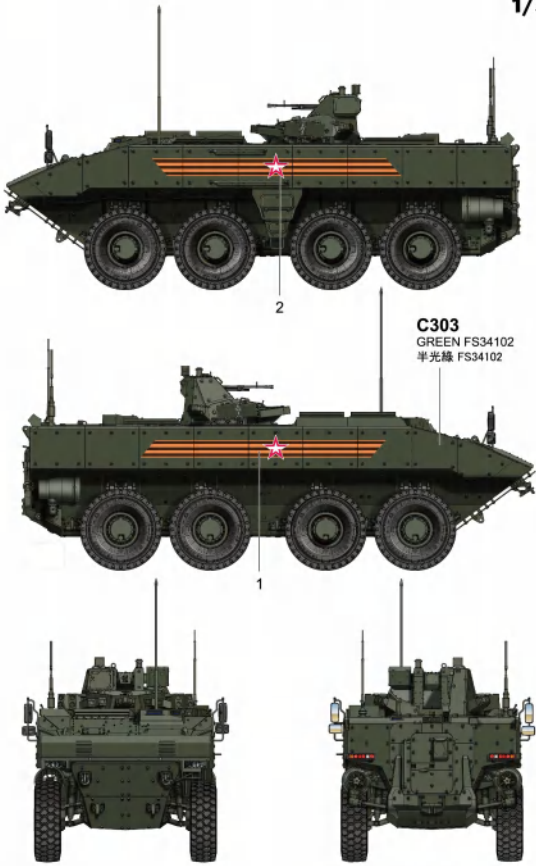

CLASSICAL SCALE SERIES

VPK-7829 BUMERANG APC (OBJECT K-16)

VPK-7829 “回旋镖” 装甲输送车 (k-16工程)

Painting & marking Guide

涂装與本誌

1/35 scale