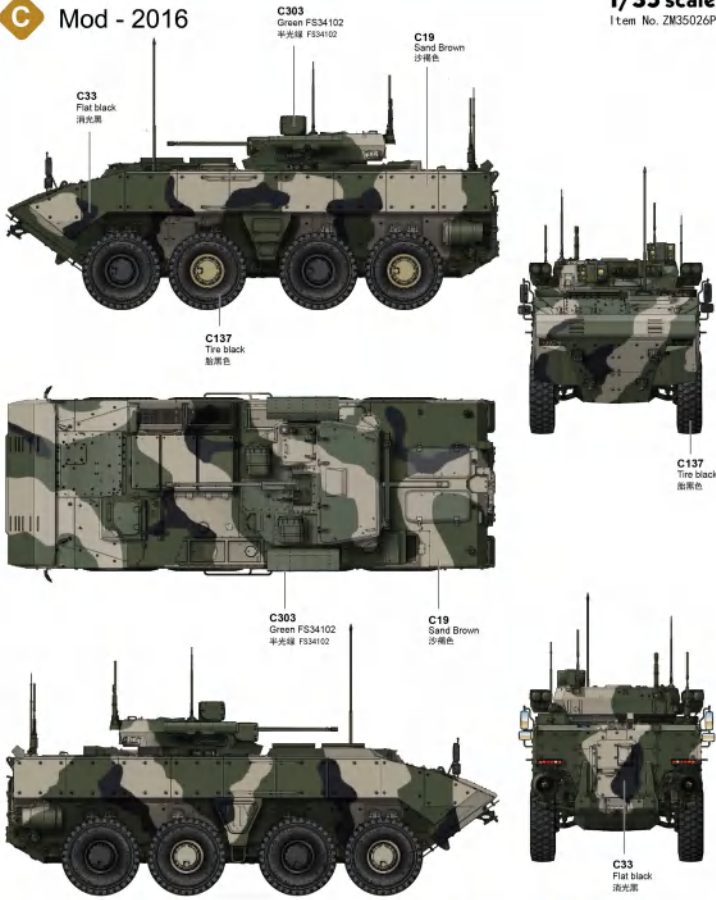

CLASSICAL SCALE SERIES

Bumerang IFV (Object K-17)

“回旋镖”步兵战车 (K-17工程)

Painting & marking Guide 涂装与标记

C Mod - 2016

1/35 scale
Item No. ZM35026P

GUNZE SANGYO Mr. color used

CLASSICAL SCALE SERIES

Bumerang IFV (Object K-17)

“回旋镖”步兵战车 (K-17工程)

Painting & marking Guide 涂装与标记