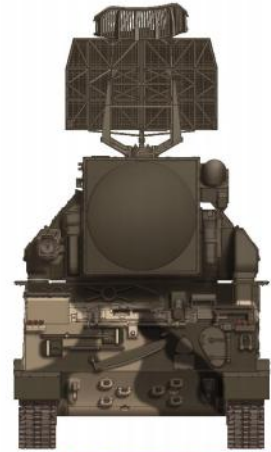

20

K34

K35

CLASSICAL SCALE SERIES

9K330 TOR AIR DEFENCE SYSTEM

Painting & marking Guide
塗裝與水貼

1/35 SCALE

A