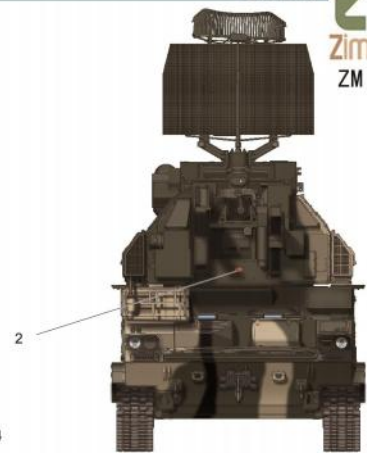

20

K34

K35

CLASSICAL SCALE SERIES

9K330 TOR AIR DEFENCE SYSTEM

Painting & marking Guide
塗裝與水貼

1/35 SCALE

A