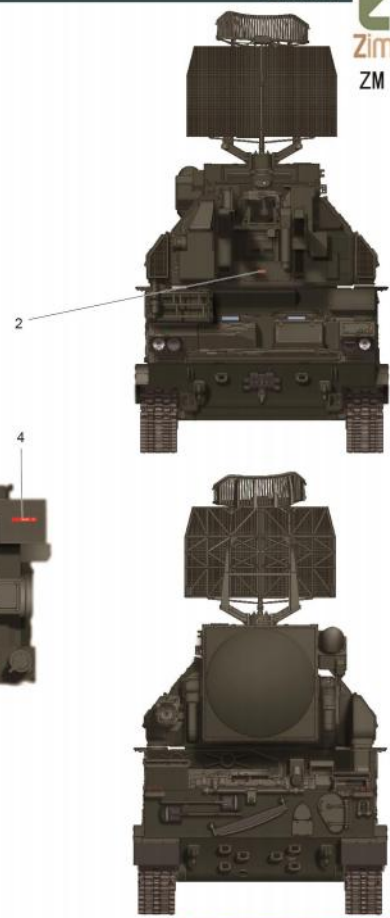

GUNZE SANGYO Mr. color used

CLASSICAL SCALE SERIES

9K330 TOR AIR DEFENCE SYSTEM

Painting & marking Guide
塗裝與水貼

ZimiModel
ZM 35008

1/35 SCALE

B

GUNZE SANGYO Mr. color used