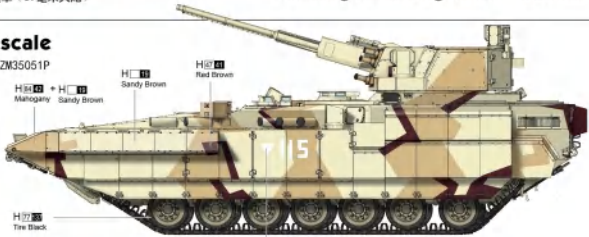

CLASSICAL SCALE SERIES

TBMP T-15 with 57mm Gun

T-15 火力支援車 (57毫米火炮)

Painting & marking Guide

塗裝與水貼

1/35 scale

Item No. ZM35051P