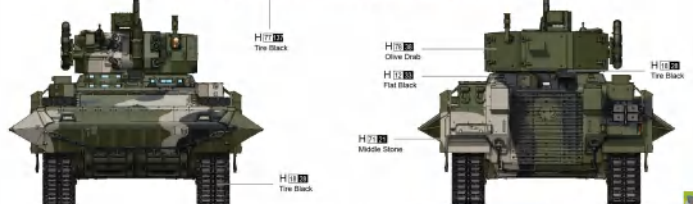

TBMP T-15 with 57mm Gun

T-15 火力支援車 (57毫米火炮)

Painting & marking Guide

塗裝與水貼

1/35 scale

Item No. ZM35051P