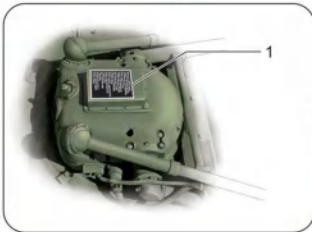

1

C

ZSU-23-4M4