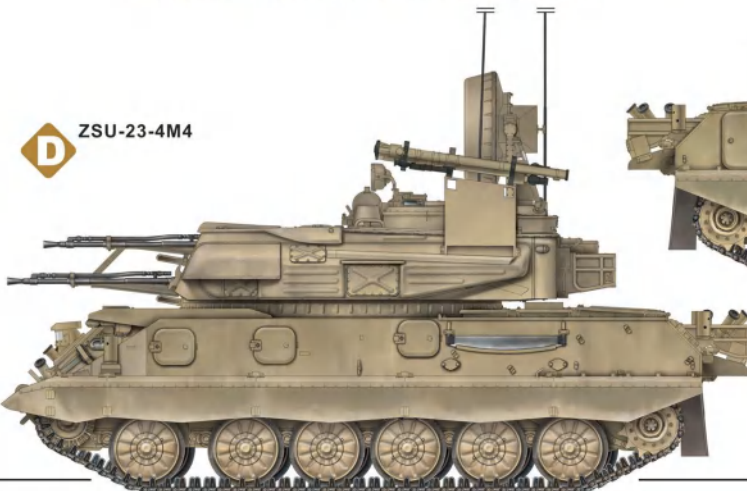

C315
YELLOW FS33531
FS33531 黄色

ITEM No: ZM 35124H

ZSU-23-4M2/M4

SOVIET SELF-PROPELLED ANTI-AIRCRAFT GUN