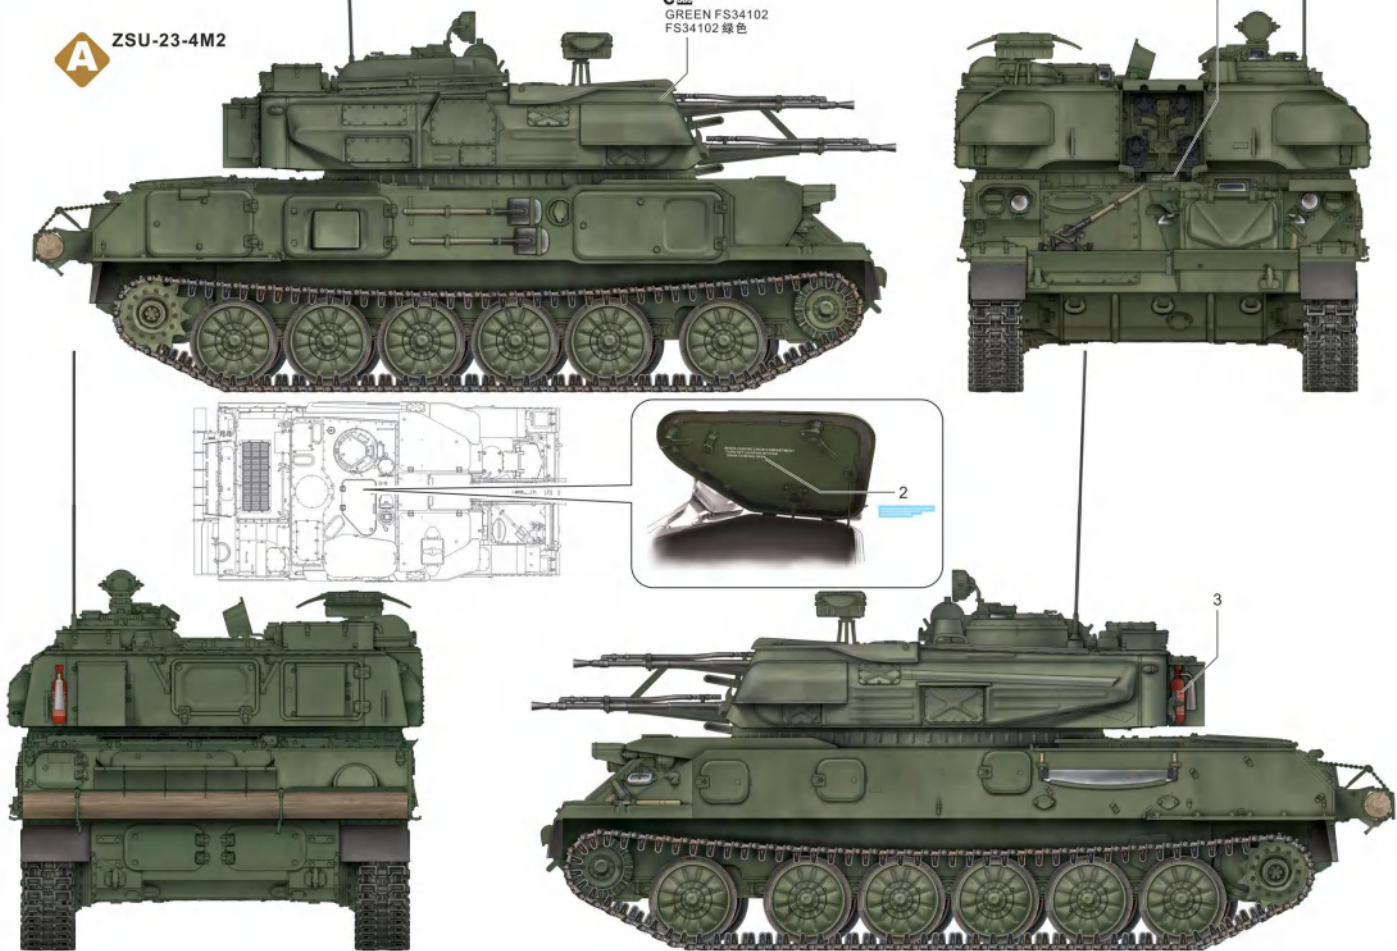

# ZSU-23-4M2/M4

SOVIET SELF-PROPELLED ANTI-AIRCRAFT GUN

1:35 ZSU-23-4M2/M4  
Painting & marking

Soviet self-propelled anti-aircraft gun  
Guide

涂装与水贴

A

ZSU-23-4M2

C  
GREEN FS34102  
FS34102 绿色