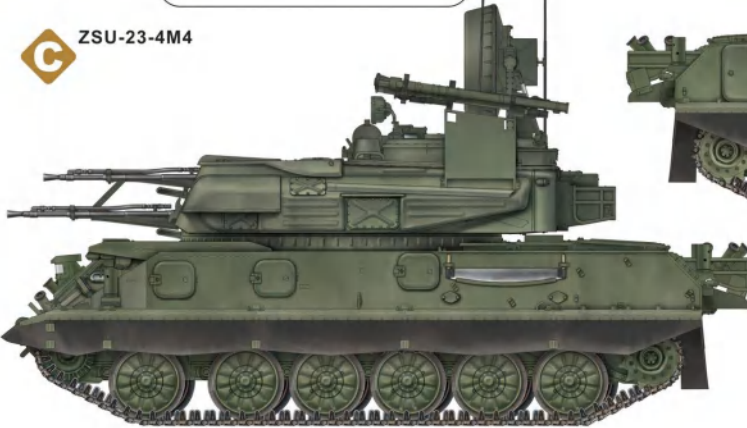

C303
GREEN FS34102
FS34102 绿色

D

ZSU-23-4M4