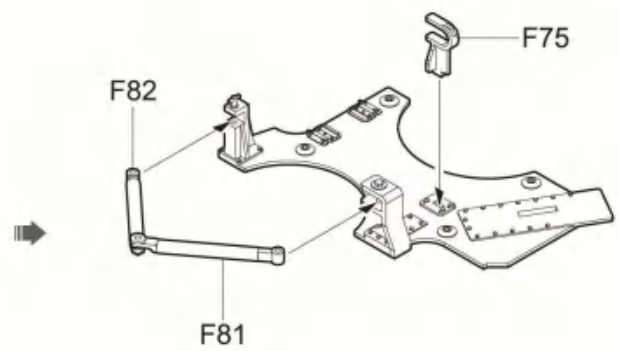

C23
STEEL
黑鍍色

x2 制作兩組
Make Two

x2 制作兩組
Make Two