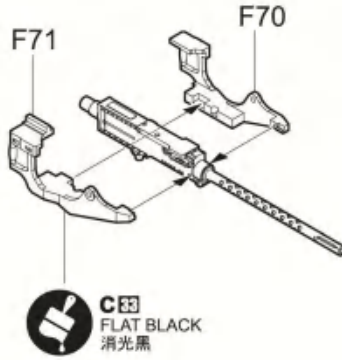

AGM-114A "Hellfire"

x2 制作兩組
Make Two

27

Missile	Sta.No	1	2
M260 Hydra Rocket Pods 7round		●	●
M260 Hydra Rocket Pods 19round		●	●
30mm M230A-1 Chain Gun		●	●
AGM-114A "Hellfire"		●	●

C23
STEEL
黑鍍色

x2 制作兩組
Make Two