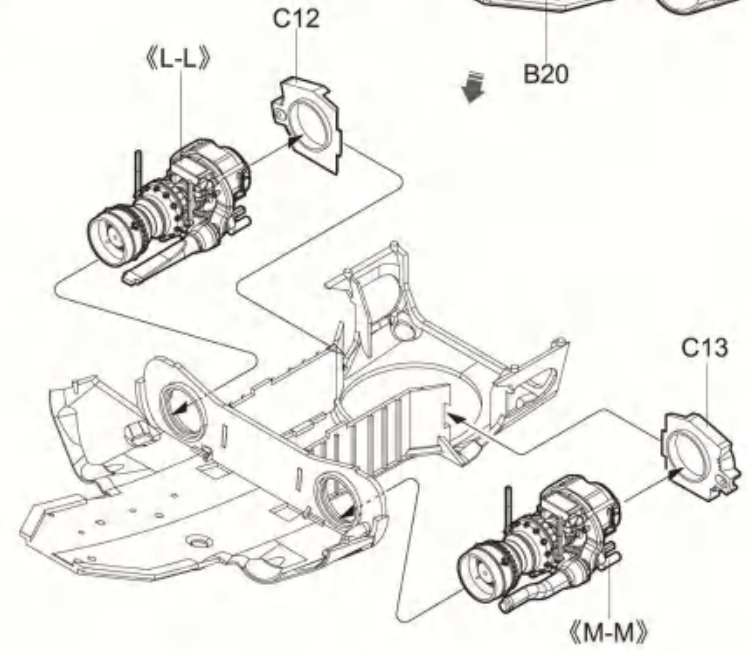

鉗孔
Make Hole

6

Use for MK.230 Cannon

7

x2 制作兩組 F58
Make Two

8

C11
BURNT IRON
燒鐵色

D44
對側D43
Opposite