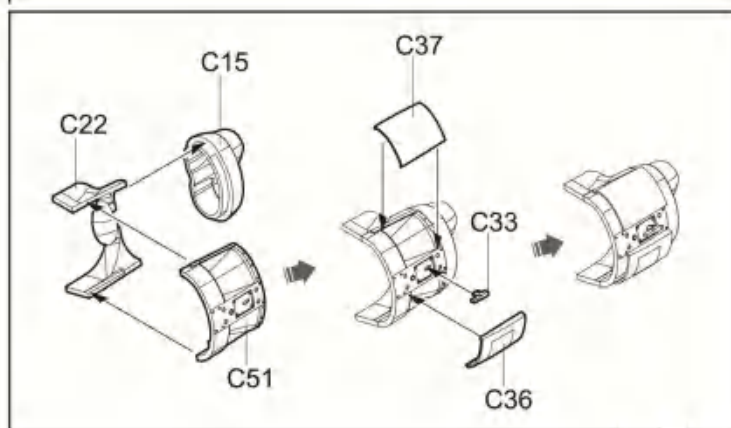

8

C11
BURNT IRON
燒鐵色

D44
對側D43
Opposite

C11
BURNT IRON
燒鐵色