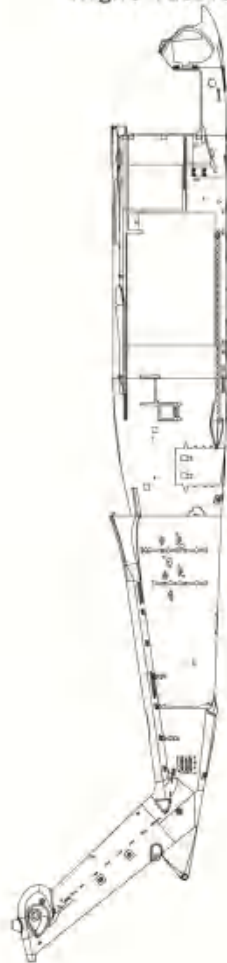

Instruction

模型拼裝說明書

1:35 Scale

MH-60L Black Hawk

美国MH-60L “黑鹰” 直升机

ZM50005

READ BEFORE ASSEMBLY

在組合您的模型之前，請充分閱讀本冊說明書。組合模型您需要如下物品（需另購）：模型膠水；一把模型鉗或一把用於將零件從框架上切下的模型筆刀。筆刀同樣可以用來修整零件的合模綫。祝您制作愉快！

Before assembling your model kit, read through these instructions carefully. To assemble this kit, you will need Plastic glue (not included). A pair of side cutter or a sharp modelling knife is required for removing parts from the frame. Plastic mold lines can be removed with the modelling knife.

切除
Cut

對側
Opposite

部品圖 Part

《左側機身》
Left fuselage

《右側機身》
Right fuselage

GP

EX2

《蚀刻片 A》
PE A