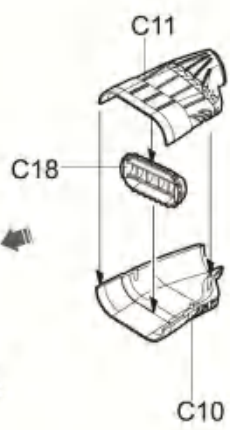

鉗孔
Make Hole

6

Use for MK.230 Cannon

7

x2 制作兩組 F58
Make Two

8

C11
BURNT IRON
燒鐵色

D44
對側D43
Opposite