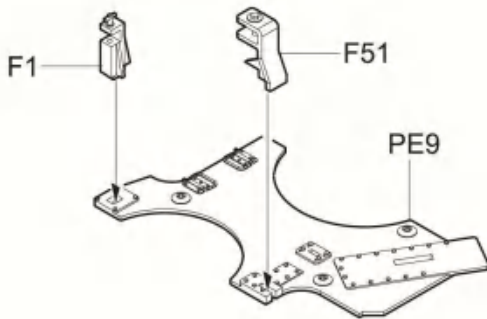

C23
STEEL
黑鍍色

x2 制作兩組
Make Two

x2 制作兩組
Make Two