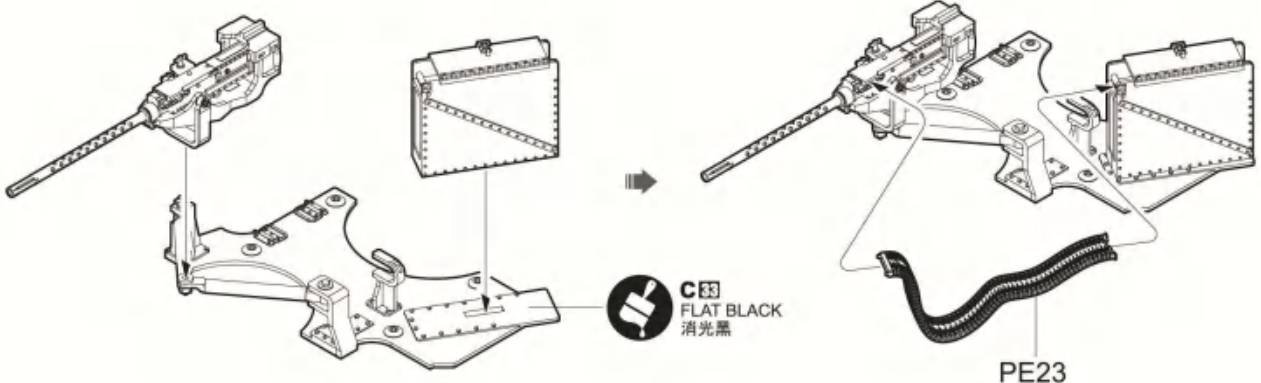

C23
STEEL
黑鍍色

x2 制作兩組
Make Two

x2 制作兩組
Make Two