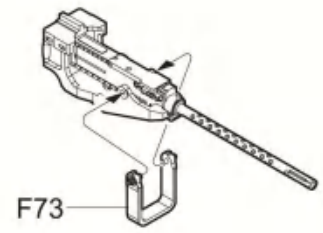

AGM-114A "Hellfire"

x2 制作兩組
Make Two

27

Missile	Sta.No	1	2
M260 Hydra Rocket Pods 7round		●	●
M260 Hydra Rocket Pods 19round		●	●
30mm M230A-1 Chain Gun		●	●
AGM-114A "Hellfire"		●	●

C23
STEEL
黑鍍色

x2 制作兩組
Make Two