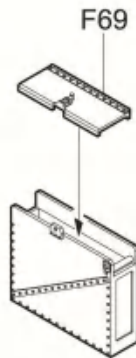

AGM-114A "Hellfire"

x2 制作兩組
Make Two

27

Missile	Sta.No	1	2
M260 Hydra Rocket Pods 7round		●	●
M260 Hydra Rocket Pods 19round		●	●
30mm M230A-1 Chain Gun		●	●
AGM-114A "Hellfire"		●	●

C23
STEEL
黑鍍色

x2 制作兩組
Make Two