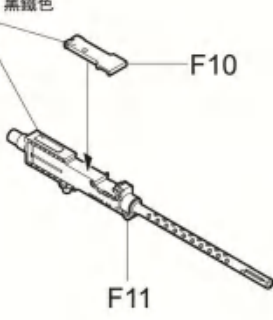

AGM-114A "Hellfire"

x2 制作兩組
Make Two

27

Missile	Sta.No	1	2
M260 Hydra Rocket Pods 7round		●	●
M260 Hydra Rocket Pods 19round		●	●
30mm M230A-1 Chain Gun		●	●
AGM-114A "Hellfire"		●	●

C23
STEEL
黑鍍色

x2 制作兩組
Make Two