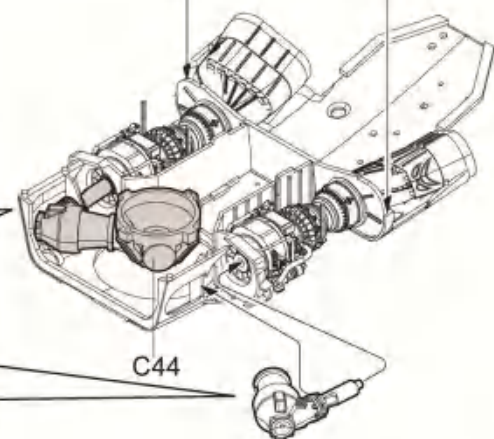

8

C11
BURNT IRON
燒鐵色

D44
對側D43
Opposite

C11
BURNT IRON
燒鐵色