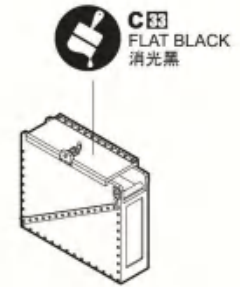

AGM-114A "Hellfire"

x2 制作兩組
Make Two

27

Missile	Sta.No	1	2
M260 Hydra Rocket Pods 7round		●	●
M260 Hydra Rocket Pods 19round		●	●
30mm M230A-1 Chain Gun		●	●
AGM-114A "Hellfire"		●	●

C23
STEEL
黑鍍色

x2 制作兩組
Make Two