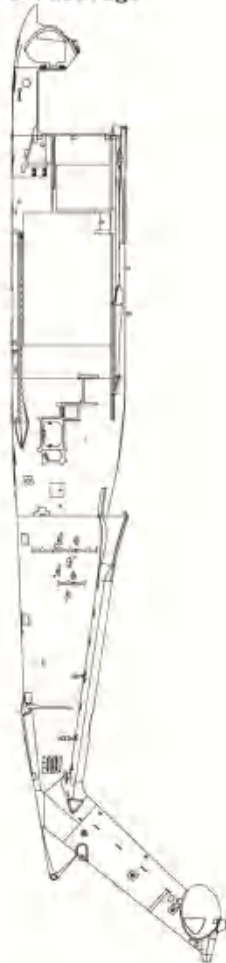

Instruction

模型拼裝說明書

1:35 Scale

MH-60L Black Hawk

美国MH-60L “黑鹰” 直升机

ZM50005

READ BEFORE ASSEMBLY

在組合您的模型之前，請充分閱讀本冊說明書。組合模型您需要如下物品（需另購）：模型膠水；一把模型鉗或一把用於將零件從框架上切下的模型筆刀。筆刀同樣可以用來修整零件的合模綫。祝您制作愉快！

Before assembling your model kit, read through these instructions carefully. To assemble this kit, you will need Plastic glue (not included). A pair of side cutter or a sharp modelling knife is required for removing parts from the frame. Plastic mold lines can be removed with the modelling knife.

請注意
Special instructions

隨愛好選擇
Optional

組合完成
Finished Assembly

彎曲
Bend

制作兩組
Make Two

鉗孔
Make Hole

塗色
Painting

無需膠粘
Do Not Cement

切除
Cut

對側
Opposite

部品圖 Part

《左側機身》
Left fuselage

《右側機身》
Right fuselage

GP

EX2

《蚀刻片 A》
PE A