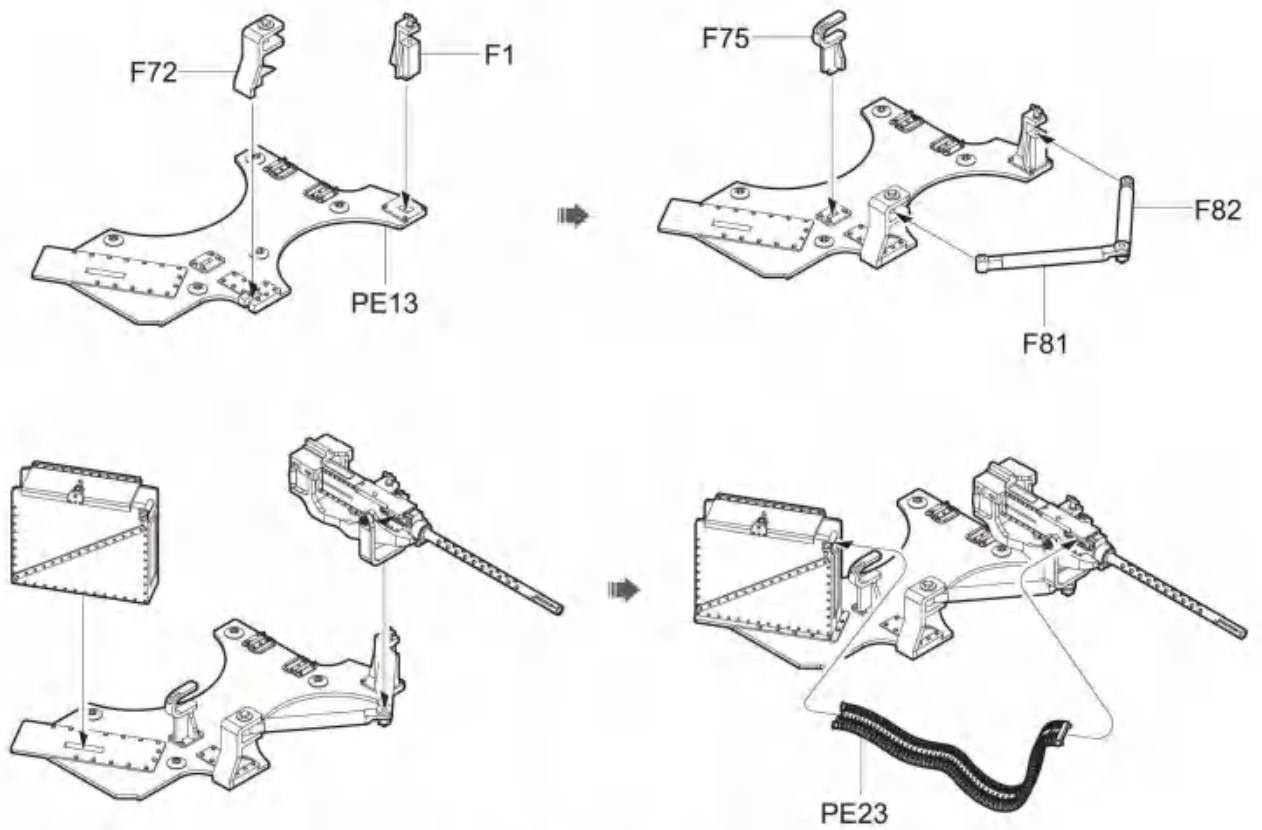

GAU-21 Machine Gun