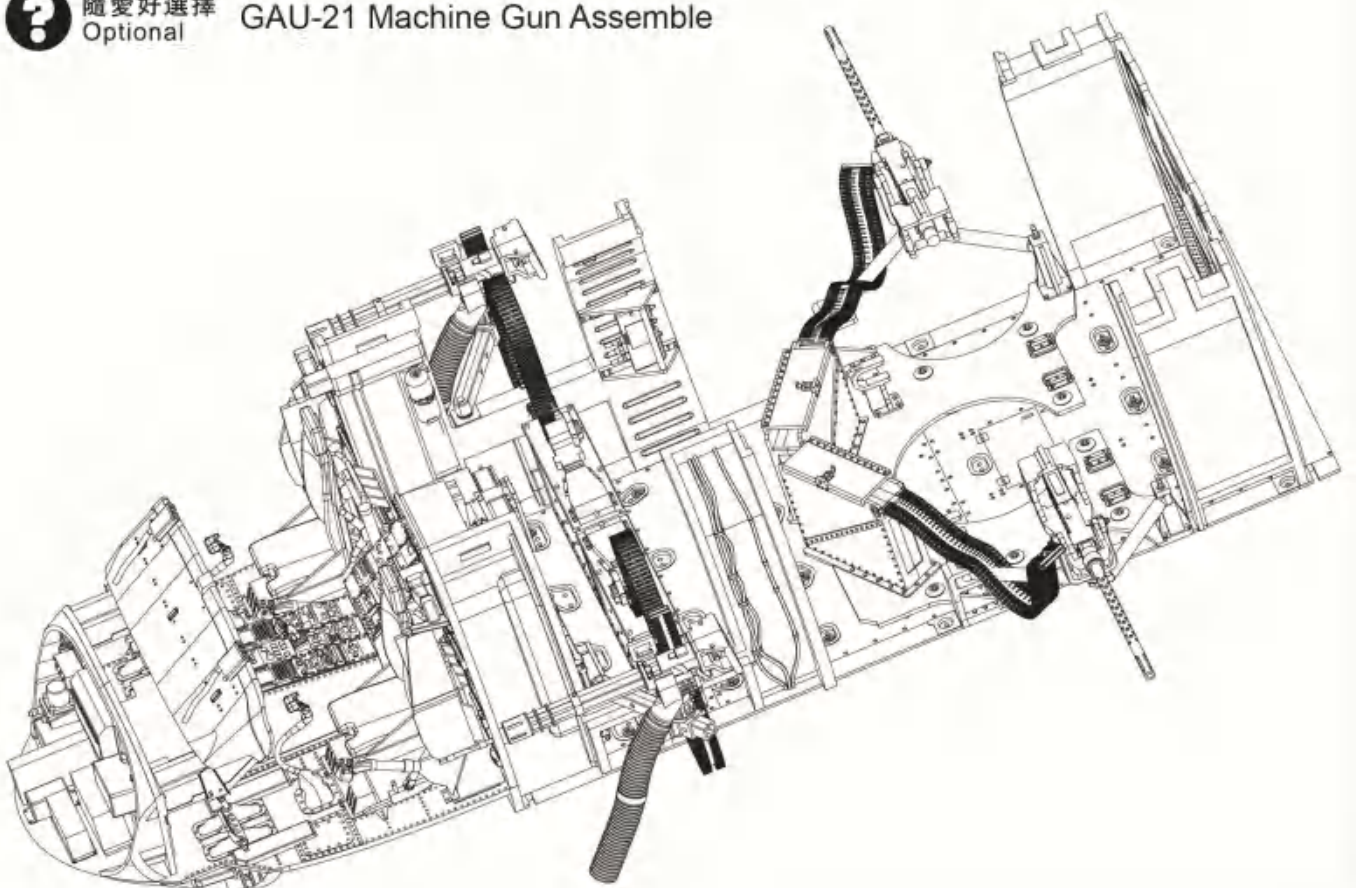

隨愛好選擇
Optional

GAU-21 Machine Gun Assemble