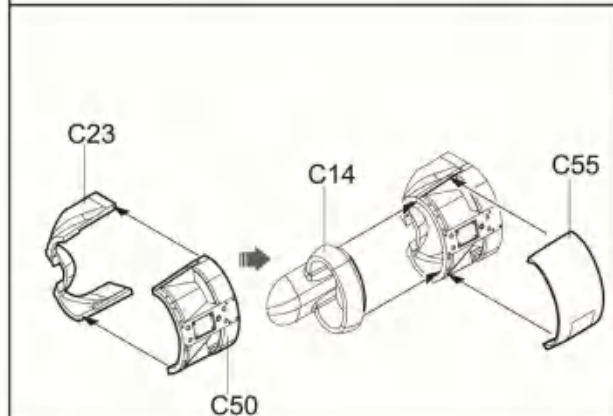

8

C11
BURNT IRON
燒鐵色

D44
對側D43
Opposite

C11
BURNT IRON
燒鐵色