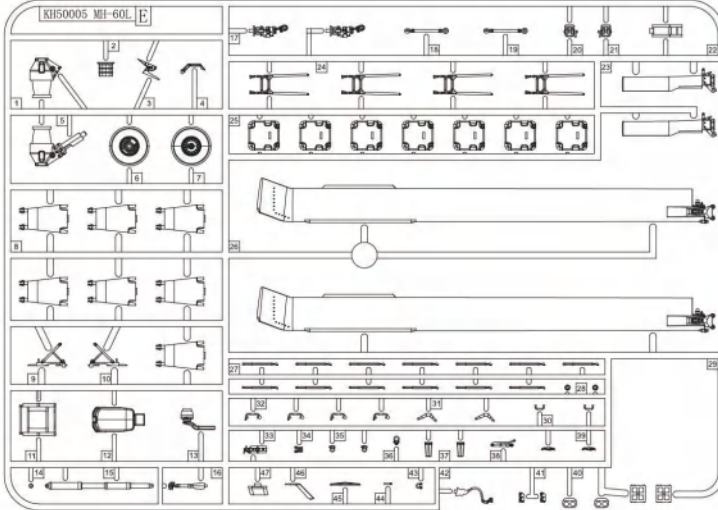

C

EX2

Fx2

GP

《蚀刻片》
PE

《水贴纸A》
Decal A

《水贴纸B》
Decal B