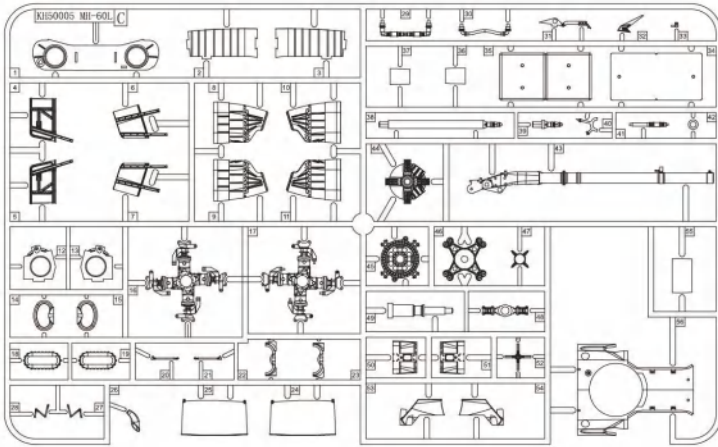

C

EX2

Fx2

GP

《蚀刻片》
PE

《水贴纸A》
Decal A

《水贴纸B》
Decal B