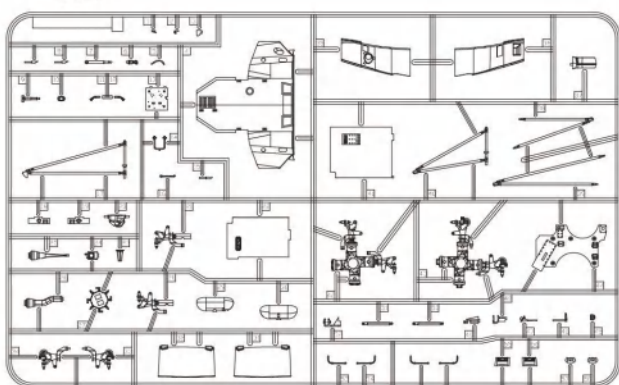

切除
Cut

對側
Opposite

部品图 Part

HA

HEX2

HB

HC

HD

1

鑽孔
Make Hole

2

3

E42
 對側相同
 Both sides

4

5

6