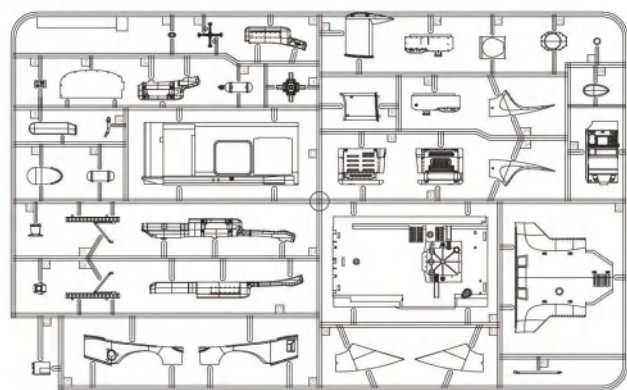

切除
Cut

對側
Opposite

部品图 Part

HA

HEX2

HB

HC

HD

1

鑽孔
Make Hole

2

3

E42
 對側相同
 Both sides

4

5

6