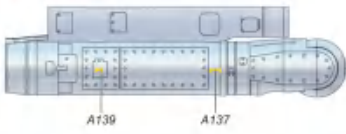

Painting & marking Guide

塗装與水陸

Mirage 2000C, Weapons.

MATRA MICA IR

MATRA MICA EM

PDL-CT

PDL-CTS

LRF4(68mm)