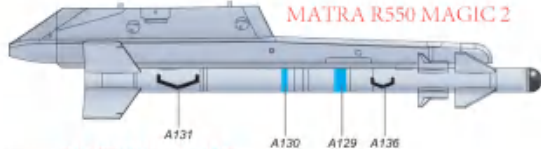

MATRA R550 MAGIC 2