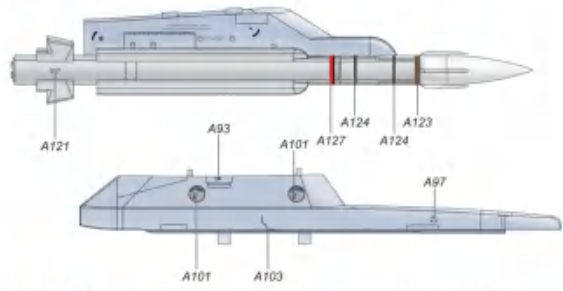

Painting & marking Guide

塗装與水陸

Mirage 2000C, Weapons.

MATRA MICA IR

MATRA MICA EM

PDL-CT

PDL-CTS

LRF4(68mm)