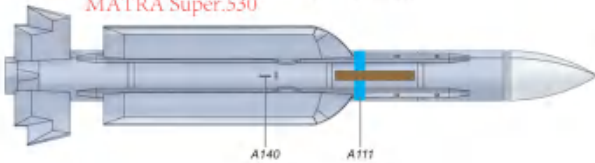

MATRA Super.530