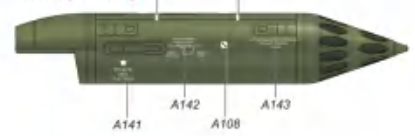

Painting & marking Guide

塗装與水陸

Mirage 2000C, Weapons.

MATRA MICA IR

MATRA MICA EM

PDL-CT

PDL-CTS

LRF4(68mm)