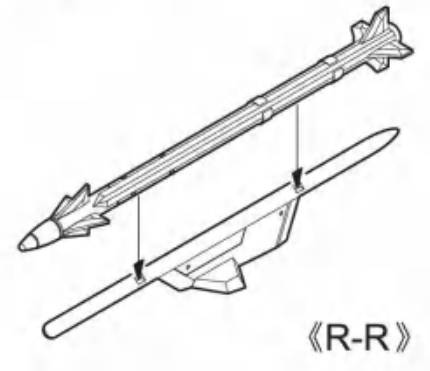

x2 制作兩組 Make Two

25

1:48 F-35B Lightning II Painting & marking Guide

塗裝與水貼

A.VMFAT-501

*GBU-32 , GBU-38 are not include.

B. USS WASP BF-04

C. F-35B