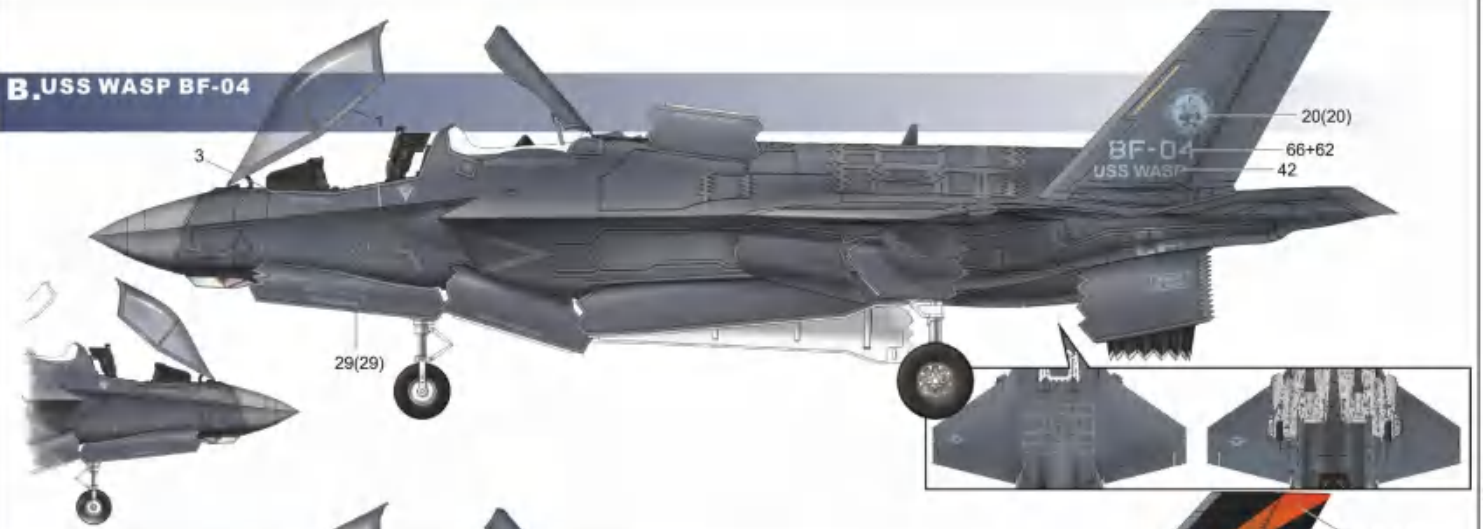

x2 制作兩組 Make Two

25

1:48 F-35B Lightning II Painting & marking Guide

塗裝與水貼

A.VMFAT-501

*GBU-32 , GBU-38 are not include.

B. USS WASP BF-04

C. F-35B