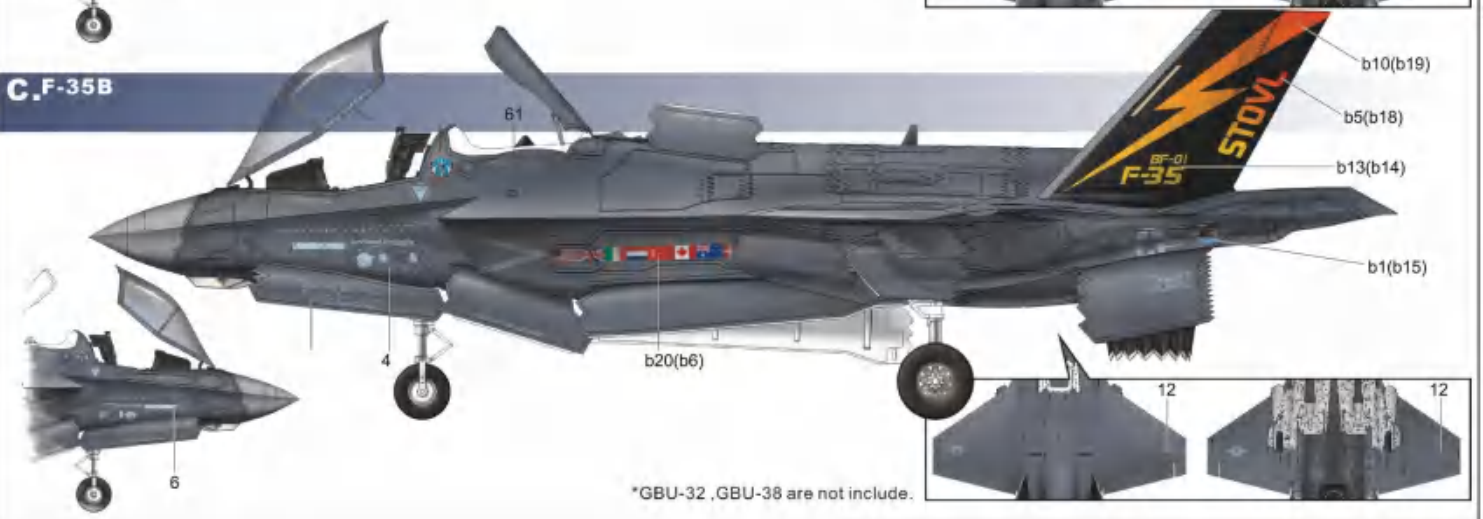

x2 制作兩組 Make Two

25

1:48 F-35B Lightning II Painting & marking Guide

塗裝與水貼

A.VMFAT-501

*GBU-32 , GBU-38 are not include.

B. USS WASP BF-04

C. F-35B