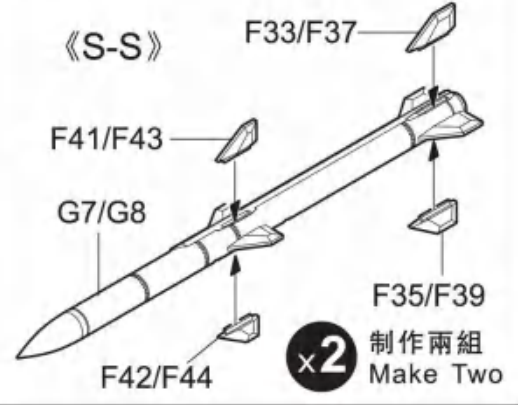

x2 制作兩組 Make Two

25

1:48 F-35B Lightning II Painting & marking Guide

塗裝與水貼

A.VMFAT-501

*GBU-32 , GBU-38 are not include.

B. USS WASP BF-04

C. F-35B