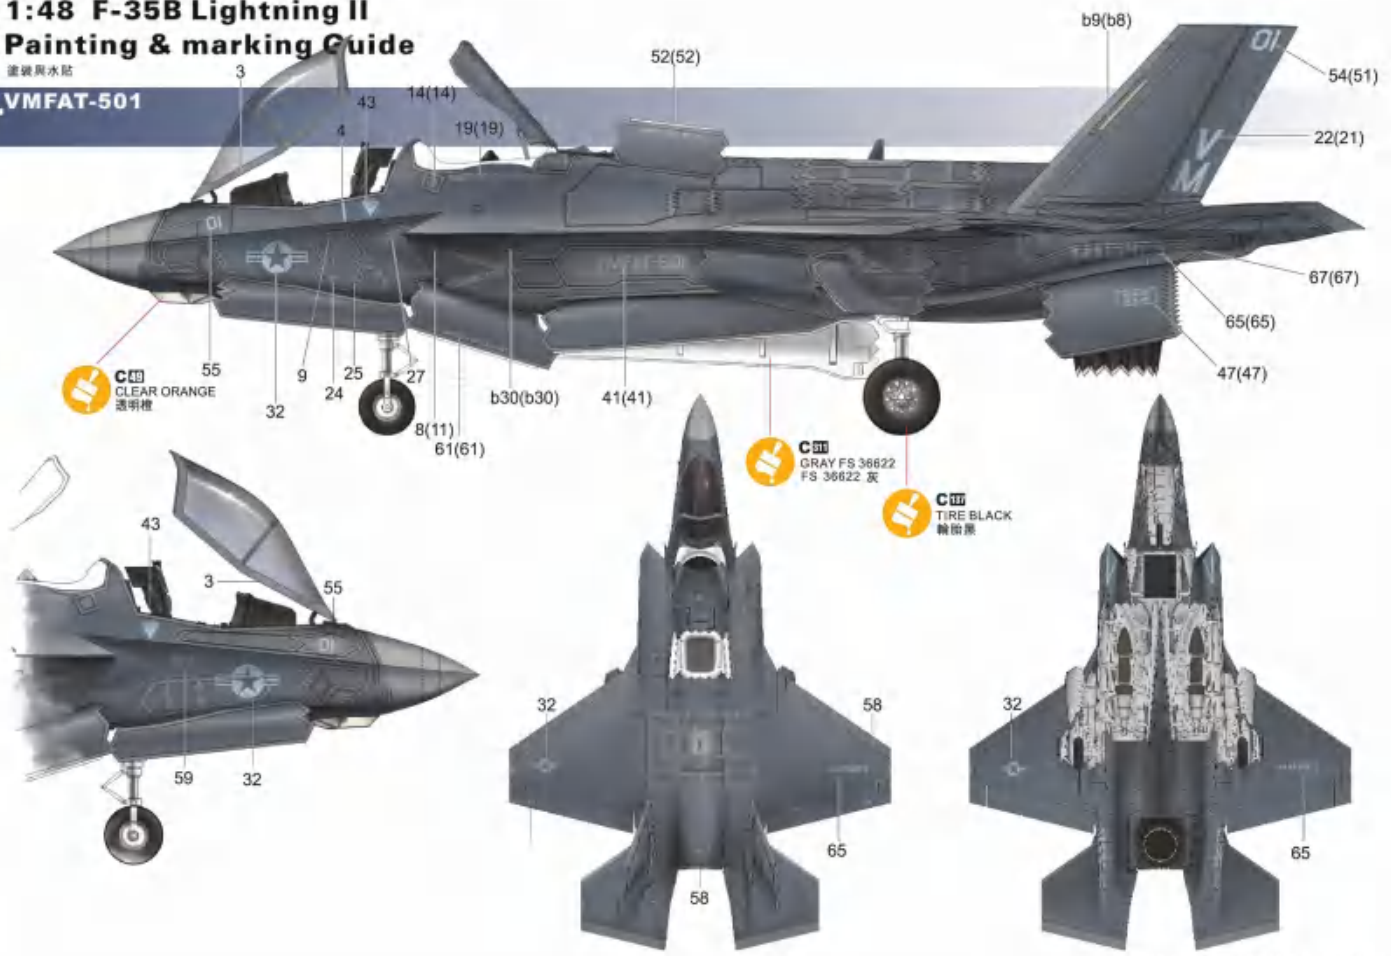

x2 制作兩組 Make Two

25

1:48 F-35B Lightning II Painting & marking Guide

塗裝與水貼

A.VMFAT-501

*GBU-32 , GBU-38 are not include.

B. USS WASP BF-04

C. F-35B