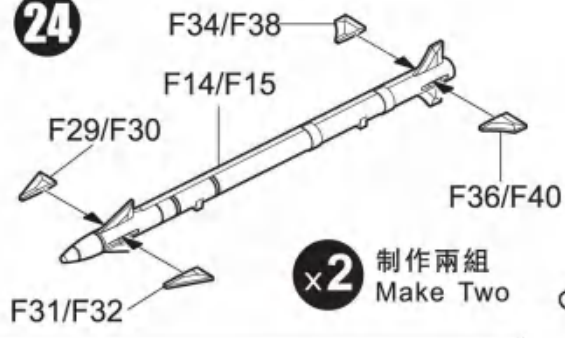

24

x2 制作兩組 Make Two

《S-S》

x2 制作兩組 Make Two

25