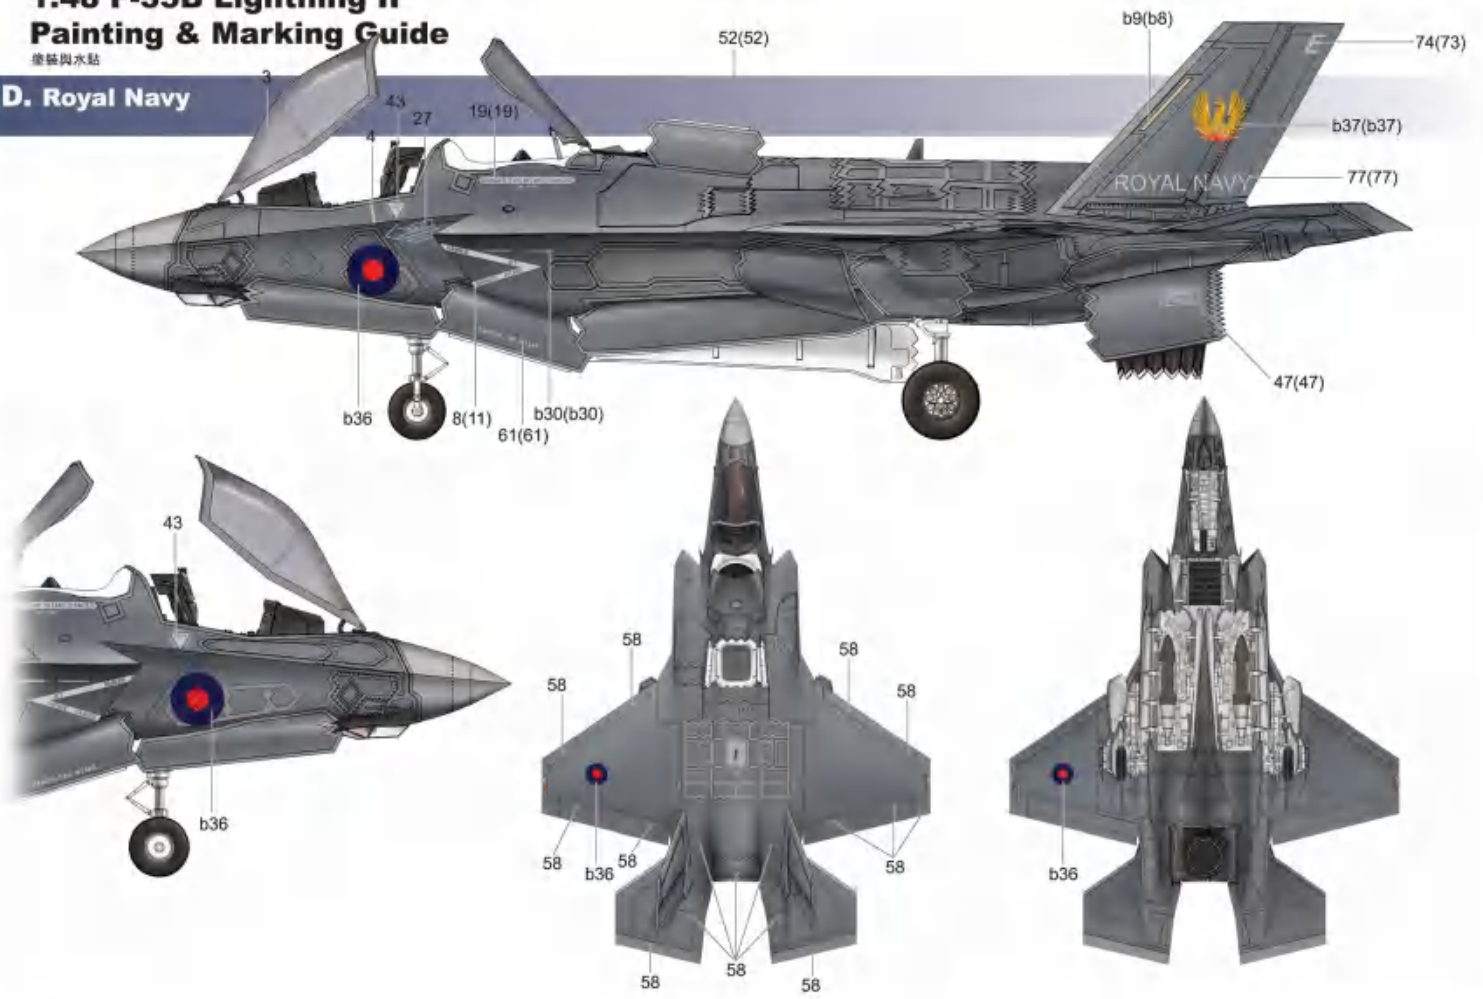

1:48 F-35B Lightning II Painting & Marking Guide

塗裝與水貼

D. Royal Navy